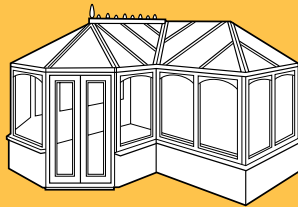

Make a statement with a conservatory that gives an air of affordable luxury that you can enjoy all year round.

Choose from a 'T' shaped Edwardian or a 'P' shaped Victorian conservatory with a multi-faceted end. Our Edwardian design – rectangular or square in shape with no gable end - has a timeless elegance that complements all house styles, whether traditional or contemporary.

The Victorian

A minimum of 5 angular sides with a 3 or 5 facet roof is available in a variety of sizes and finishes to suit your home.

The Edwardian

Normally square or rectangular available in a variety of sizes and finishes to complement your home.

The 'P' Victorian

A flexible style for those who want to create an even larger living space and add more value to your home.

The Lean-to

Square or rectangular, with the classic pitched roof system.

Ask for further information on the roof glazing options available.