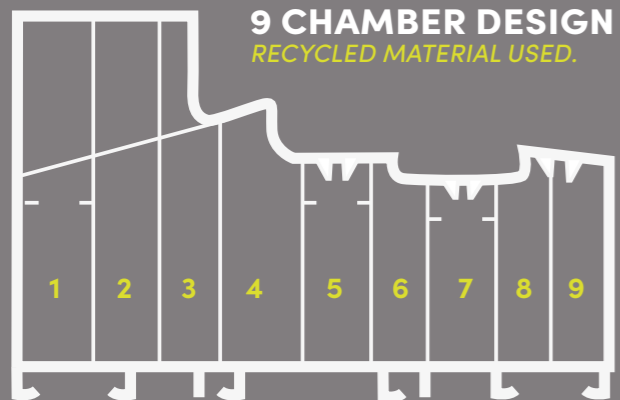

FUTURISTIC

BUILT TO LAST.

9 CHAMBER DESIGN
RECYCLED MATERIAL USED.

**20
BESPOKE
COLOURS**

**NO FUSS
MAINTENANCE
FREE**

MAINTENANCE FREE

Pvc-u is an insulating material, keeping you cosy in the winter and cool in the summer, contributing to lower energy bills and carbon emissions. All our windows and doors can be fully recycled up to 10 times, meaning a life span of approximately 350 years and we actually include a recycled material section within the profiles. As for maintenance, there's very little, no toxic paints, primers, preservatives or fungicides to keep your windows looking new; a simple wipe clean will do that.

9 CHAMBER DESIGN

R² has been engineered to meet current and anticipated future standards, made to CEN A wall thickness which is the highest classification in Europe. Other window frames typically offer 3 or 5 chambers and are usually 70mm wide, R² has 9 chambers and is 100mm wide, resulting in superior thermal, acoustic, strength and security performances.