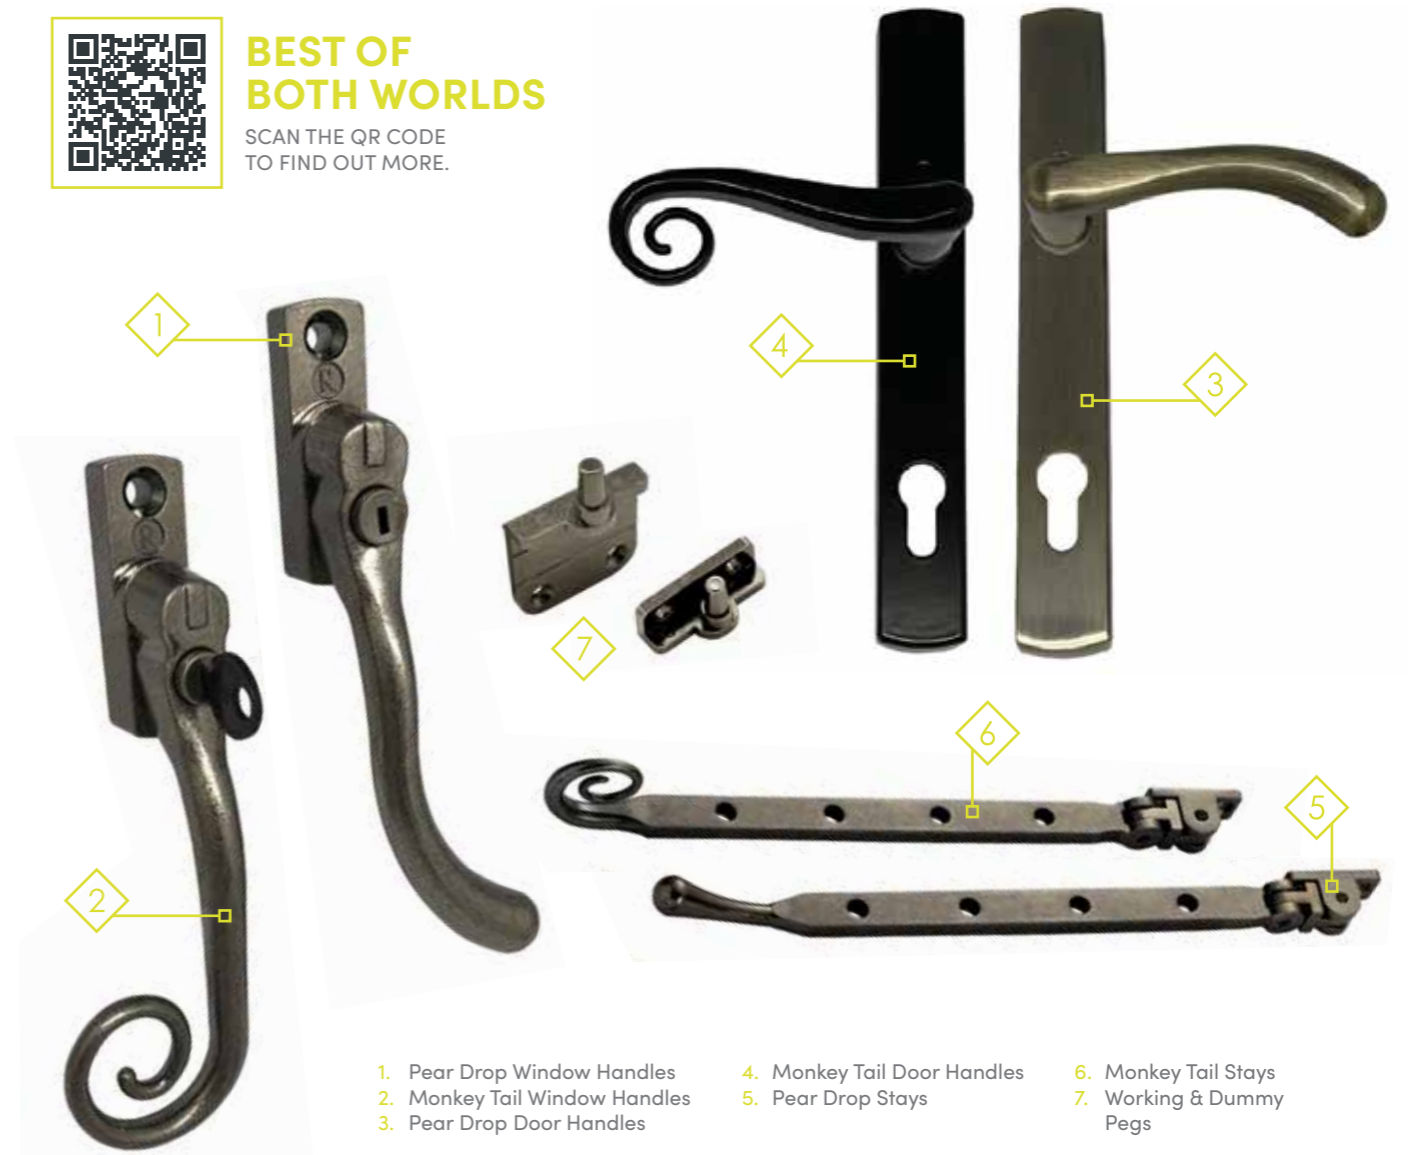

BEST OF BOTH WORLDS

SCAN THE QR CODE TO FIND OUT MORE.

1. Pear Drop Window Handles
2. Monkey Tail Window Handles
3. Pear Drop Door Handles
4. Monkey Tail Door Handles
5. Pear Drop Stays
6. Monkey Tail Stays
7. Working & Dummy Pegs