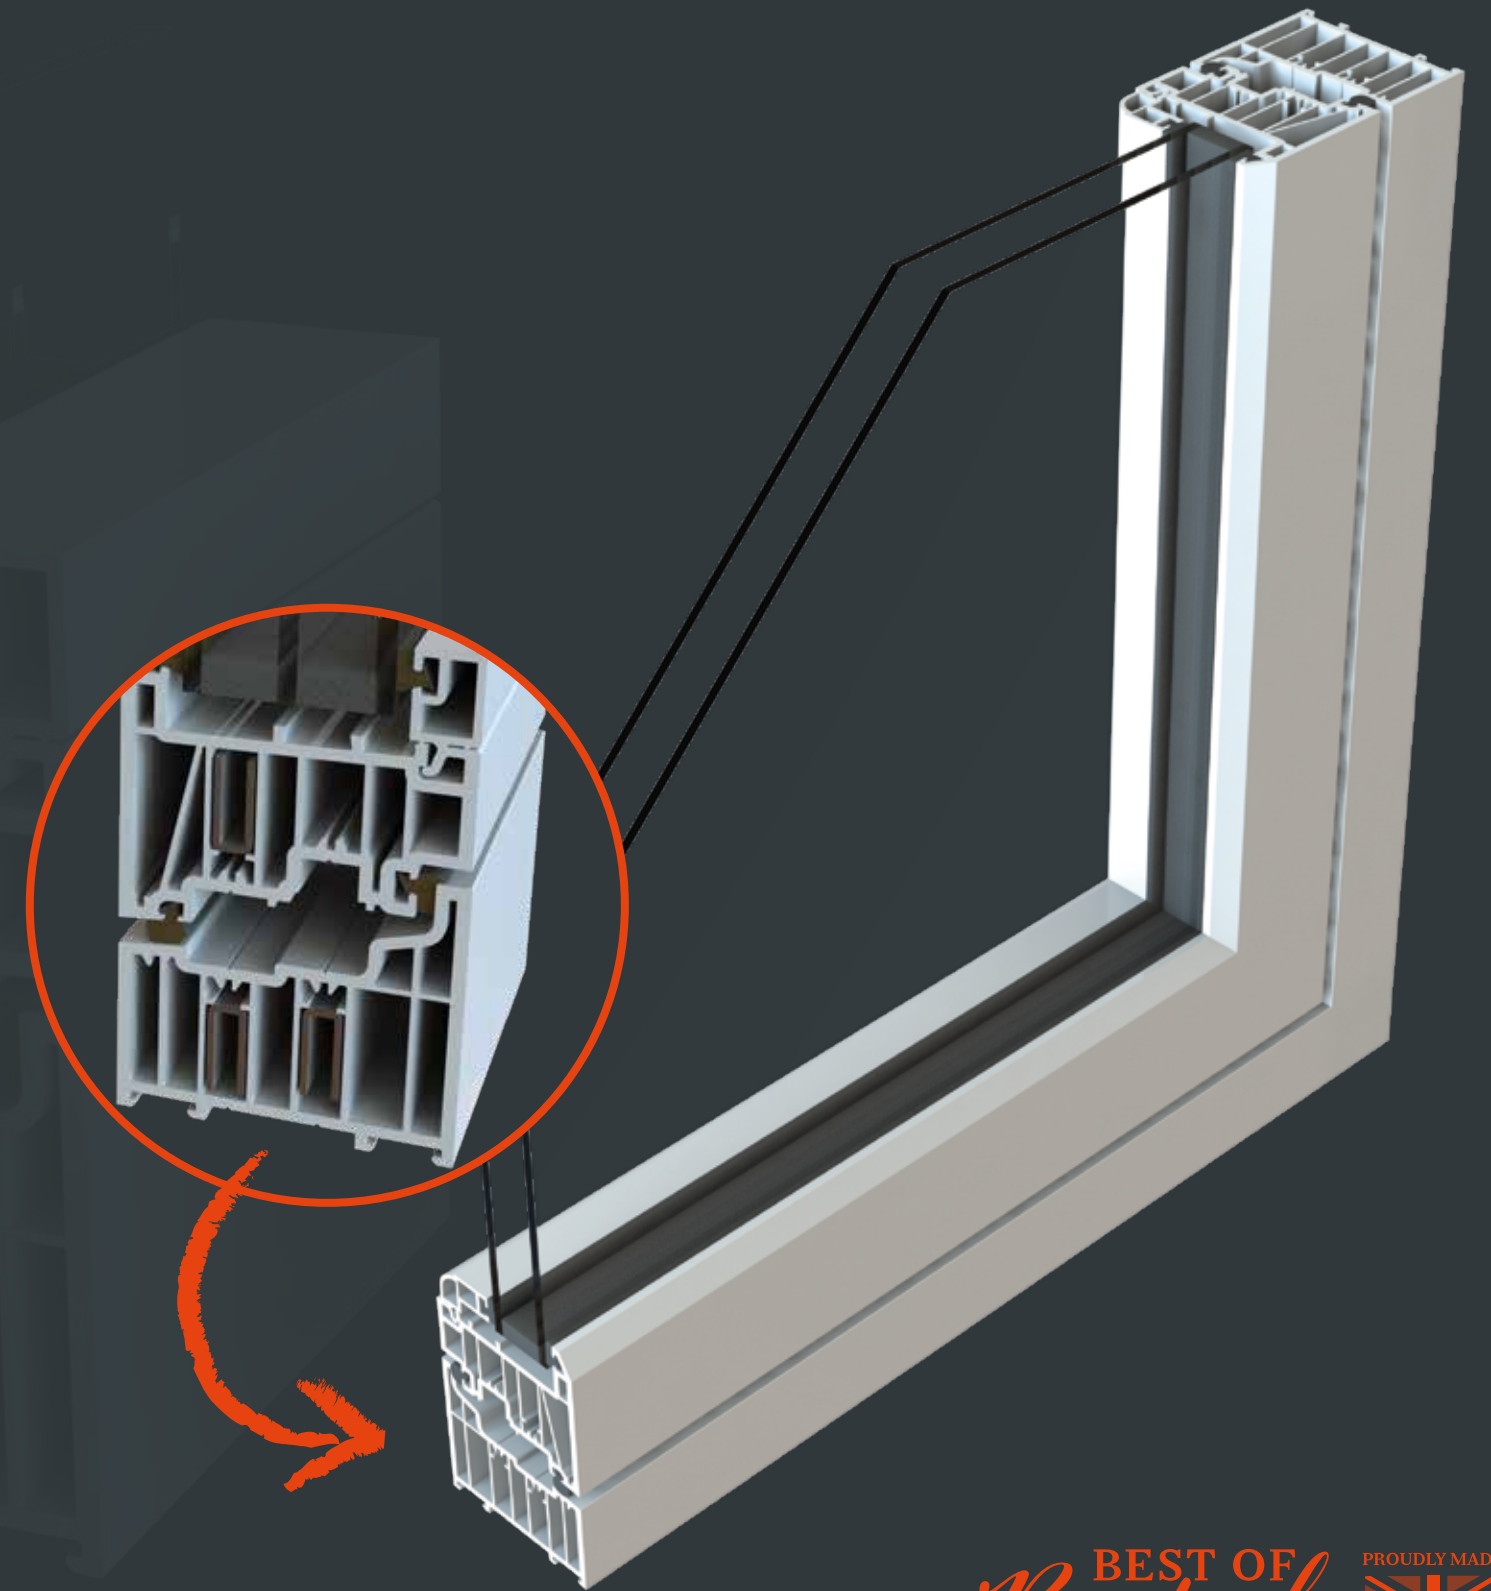

R7

DESIGNED AND MADE IN BRITAIN

R7 outperforms many other systems with a sophisticated seven chamber design and intelligent features.

Scan the QR Code to find out more about our Residence 7 Collection.

ENERGY EFFICIENT GLAZING

Residence 7 is designed to accommodate 'energy efficient glazing' this term is used to describe double glazing or triple glazing used in modern windows. R7 has options for 28mm double glazing or 44mm triple glazing. The glazing bead is always on the inside which contributes to a higher security performance.

7 CHAMBER DESIGN

Residence 7 has been engineered to meet current and anticipated future standards. Other window frames typically offer 3 or 5 chambers and are usually 70mm wide, R7 has 7 chambers and is 75mm wide, resulting in superior thermal, acoustic, strength and security performance.

BEST OF
British PROUDLY MADE
IN BRITAIN