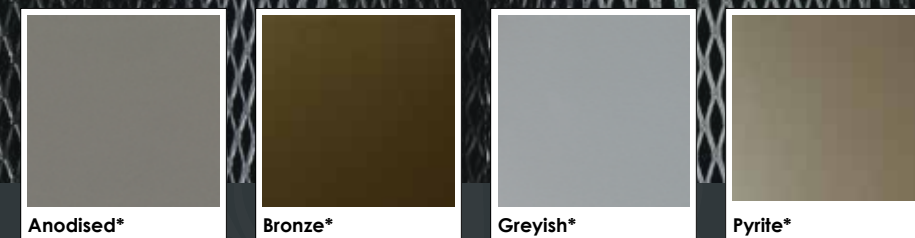

INDUSTRIAL Colour Collection

The Industrial Collection influenced by modern industrial spaces, they are contemporary, yet timeless.