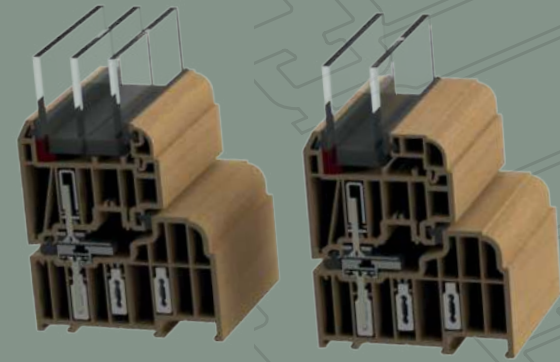

9 REASONS TO CHOOSE *Residence 9*

— *Colour & Style*

Residence 9 is available as standard in 21 carefully curated colours, with the option of more colours by special request or to be sprayed in any RAL colour to match your favourite paint.

— *Chamber Design*

Residence 9 is engineered to meet current and anticipated future standards. Other window frames are typically 3 or 5 chambers and are usually 70mm wide, Residence 9 is made to CEN A wall thickness and has 9 chambers and is 100mm wide, resulting in superior thermal, acoustic, strength and security performances.

— *Safe & Secure*

Residence 9 is made to CEN A wall thickness. This is the highest classification in Europe. Together with intelligent design details and screw retention reinforcements, locks and hinges are secured firmly into position. Residence 9 is also specifically designed to accommodate the additional weight of triple glazed units, allowing heavy duty hinges to fit and operate perfectly. A night vent option is also available.

— *Modern Manufacturing*

Residence 9 windows and doors have been designed to embrace multiple manufacturing techniques. Fully tested for use with and without glass bonding. Traditional mechanical joints should always be glass bonded, whilst the Timberweld™ and other welded methods allow the glass to be fitted on site.

— *Fully Foiled 'Easy Clean' Rebates*

Residence 9 which is fully foiled to match the chosen internal colour of your window. This means you get that authentic timber look even when the window is open. It's intelligently designed with an 'easy clean' rebate for your convenience. This unique design makes it easy to wipe clean by avoiding sharp corners, which attract dirt. A classic design, for modern living.

— *Internal Beads*

Residence 9 has internal beads for security. Glazed with beads on the inside to prohibit would-be intruders from gaining entry by removing the beads/glass.