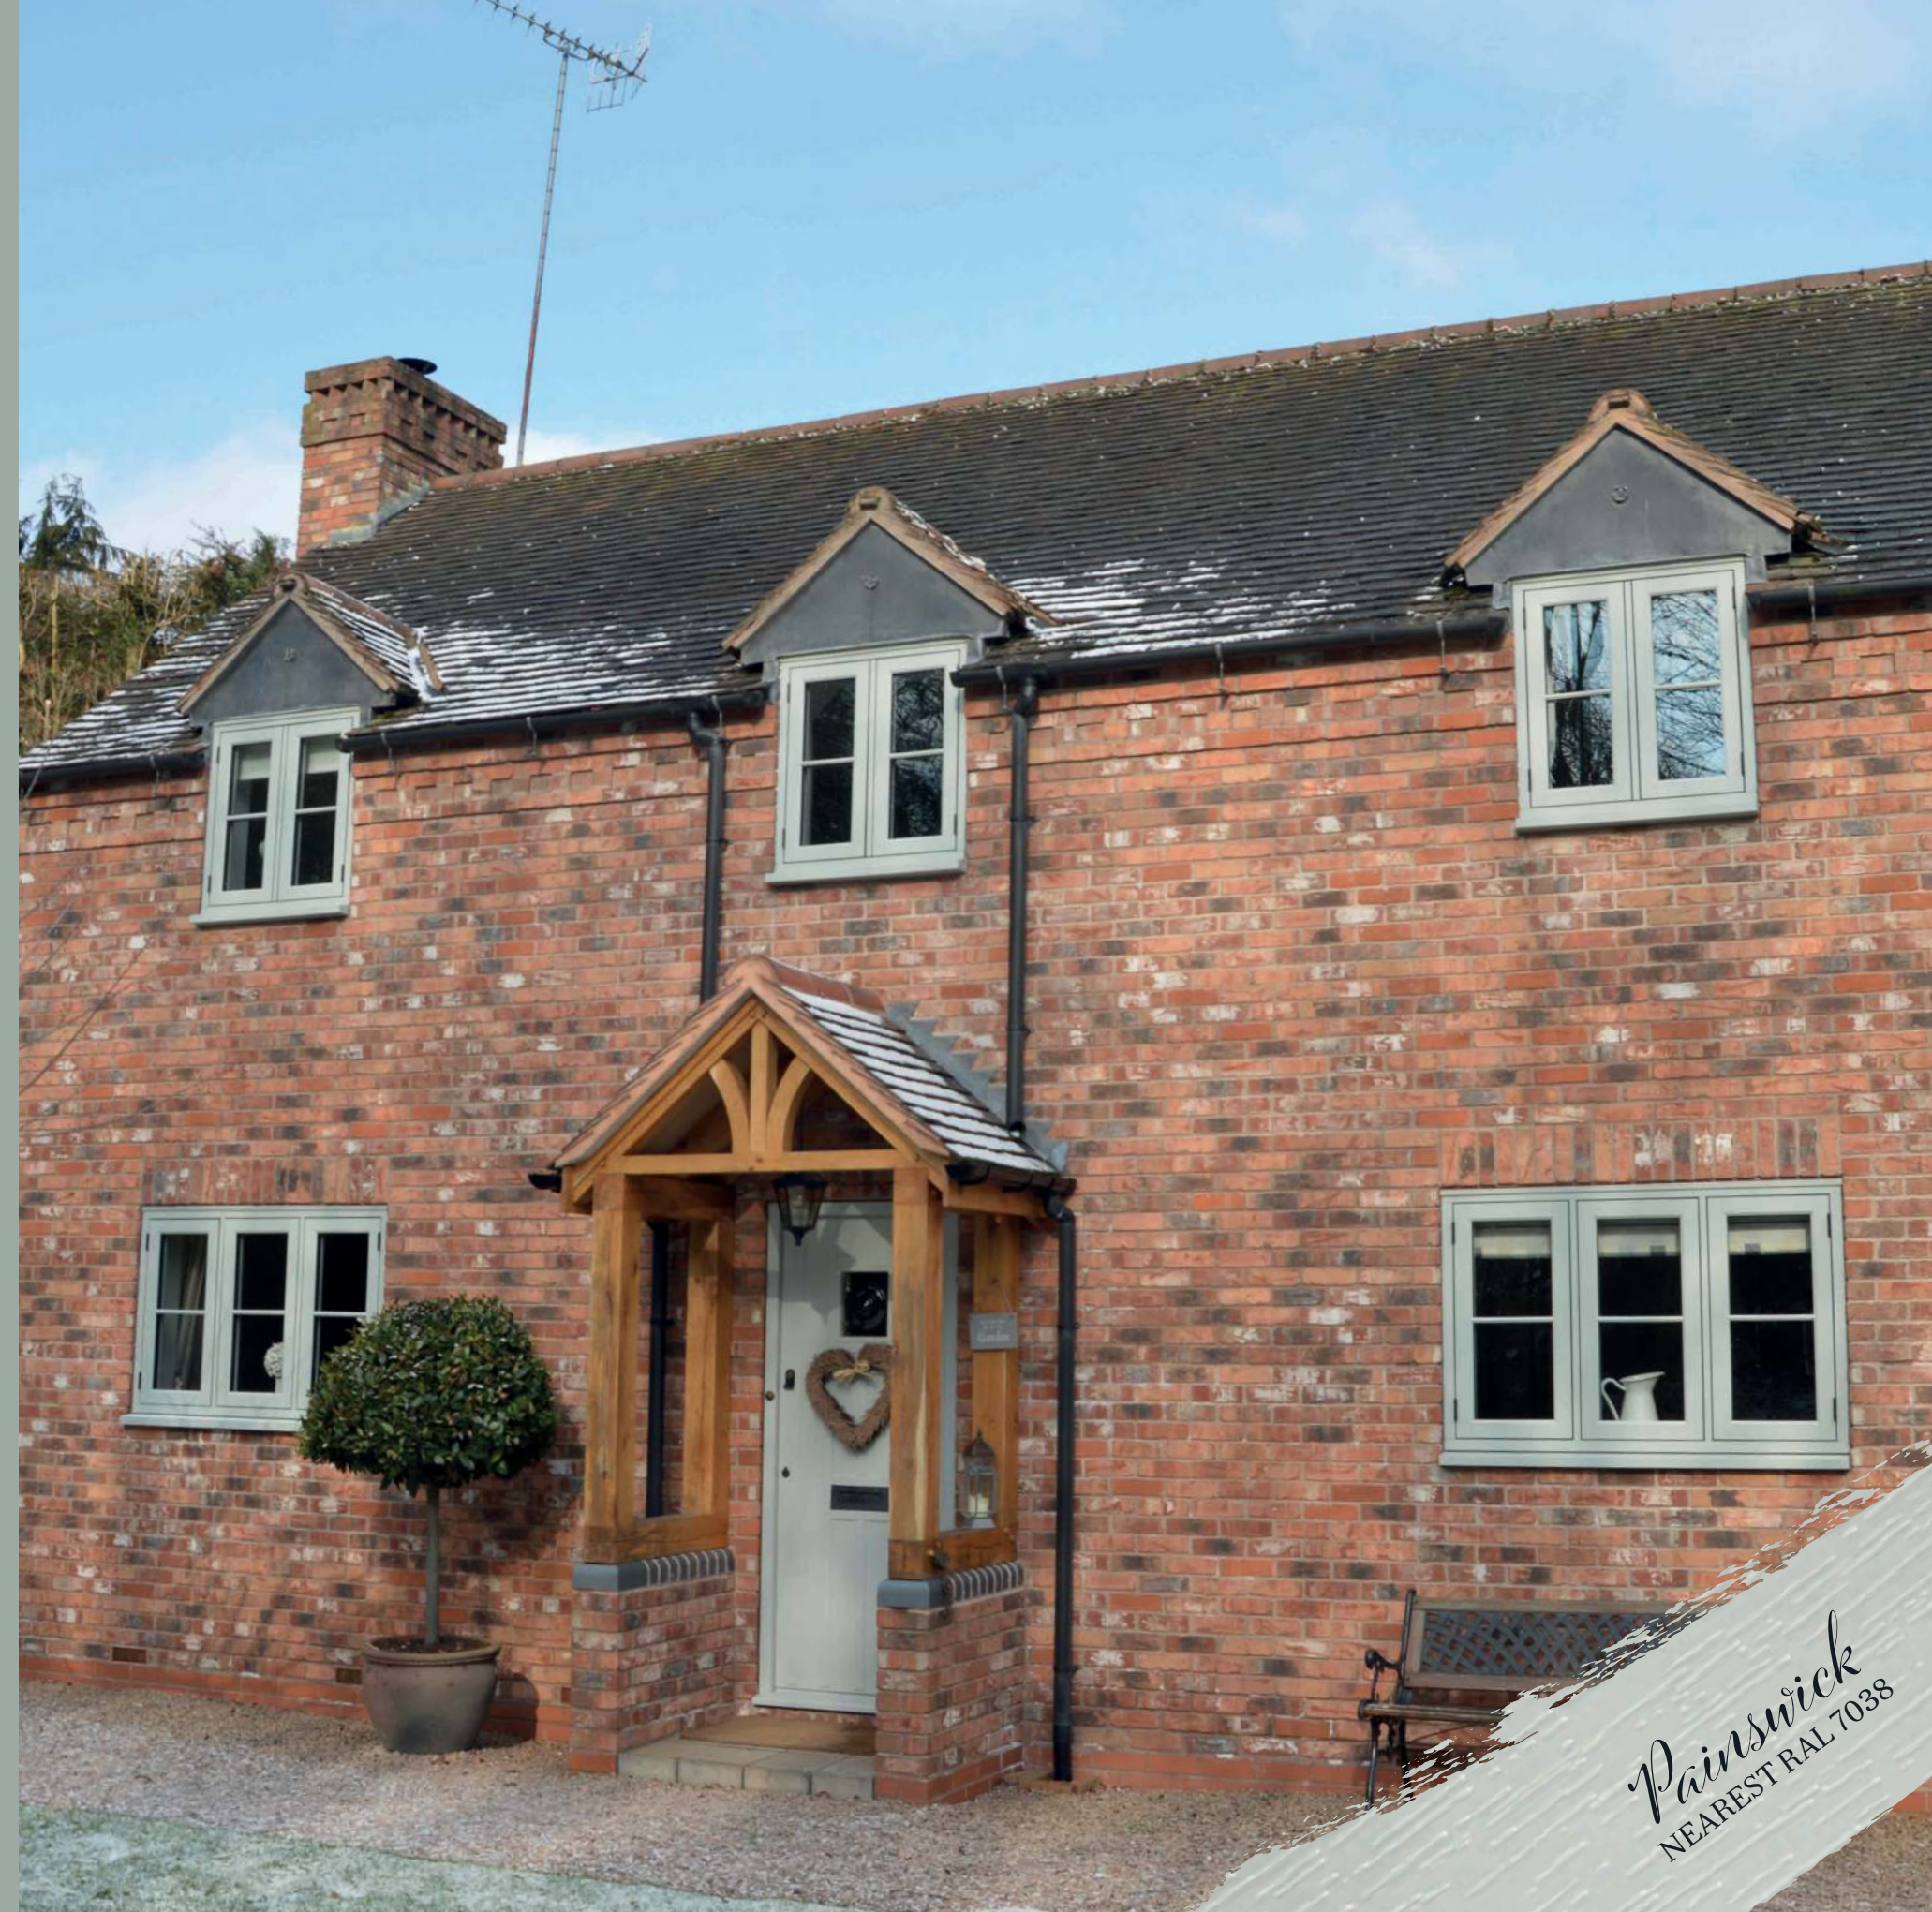

Painswick
NEAREST RAL 7038