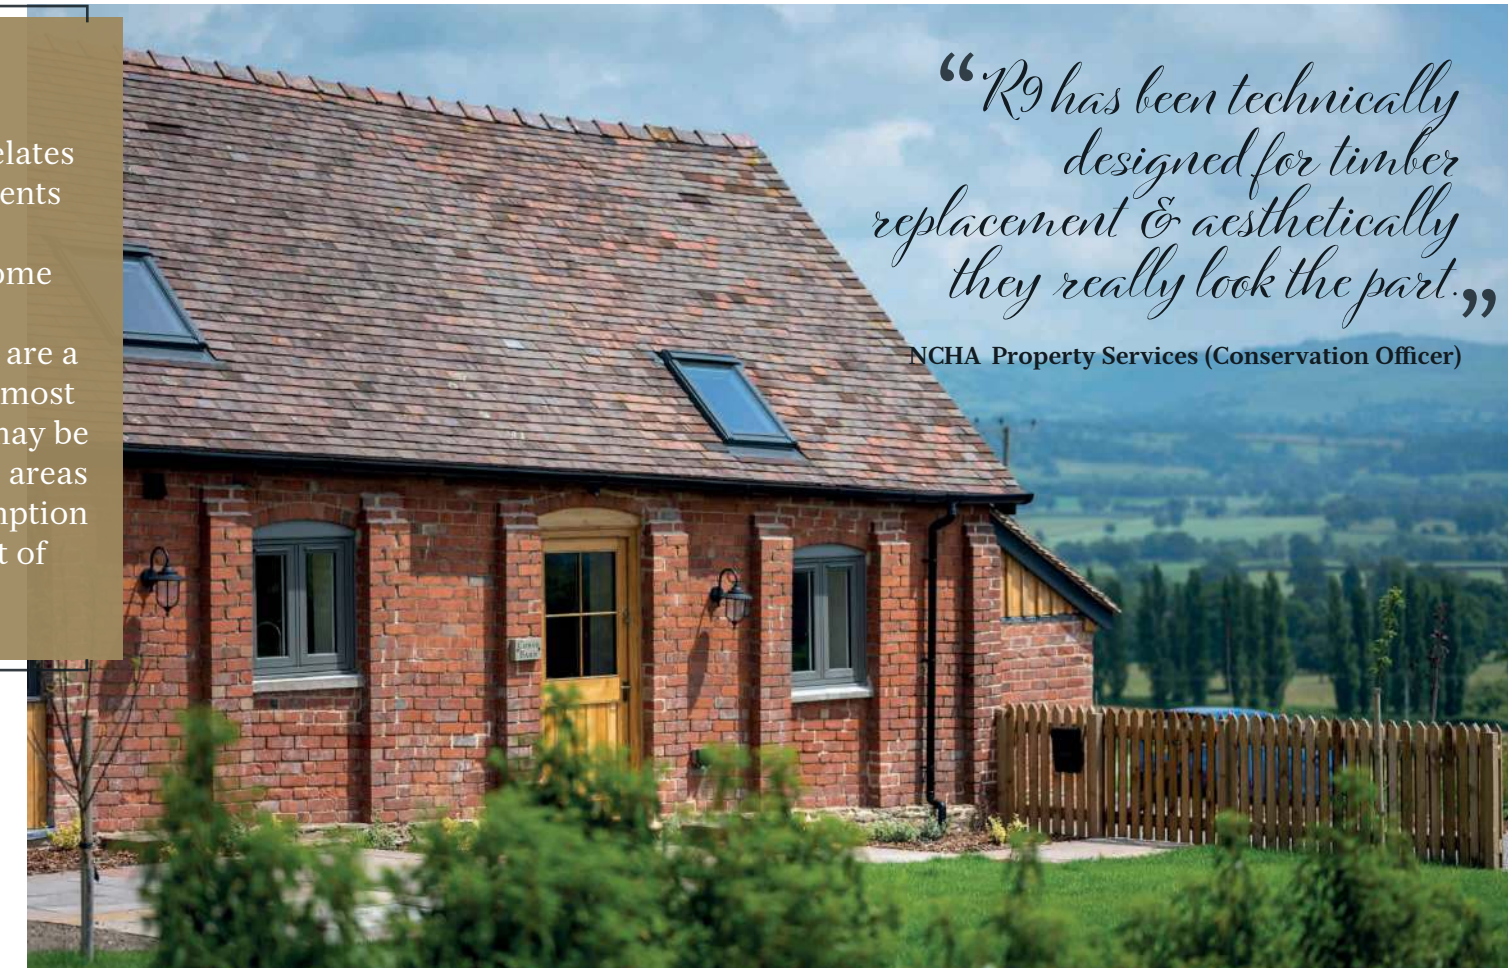

"R9 has been technically designed for timber replacement & aesthetically they really look the part."

NCHA Property Services (Conservation Officer)